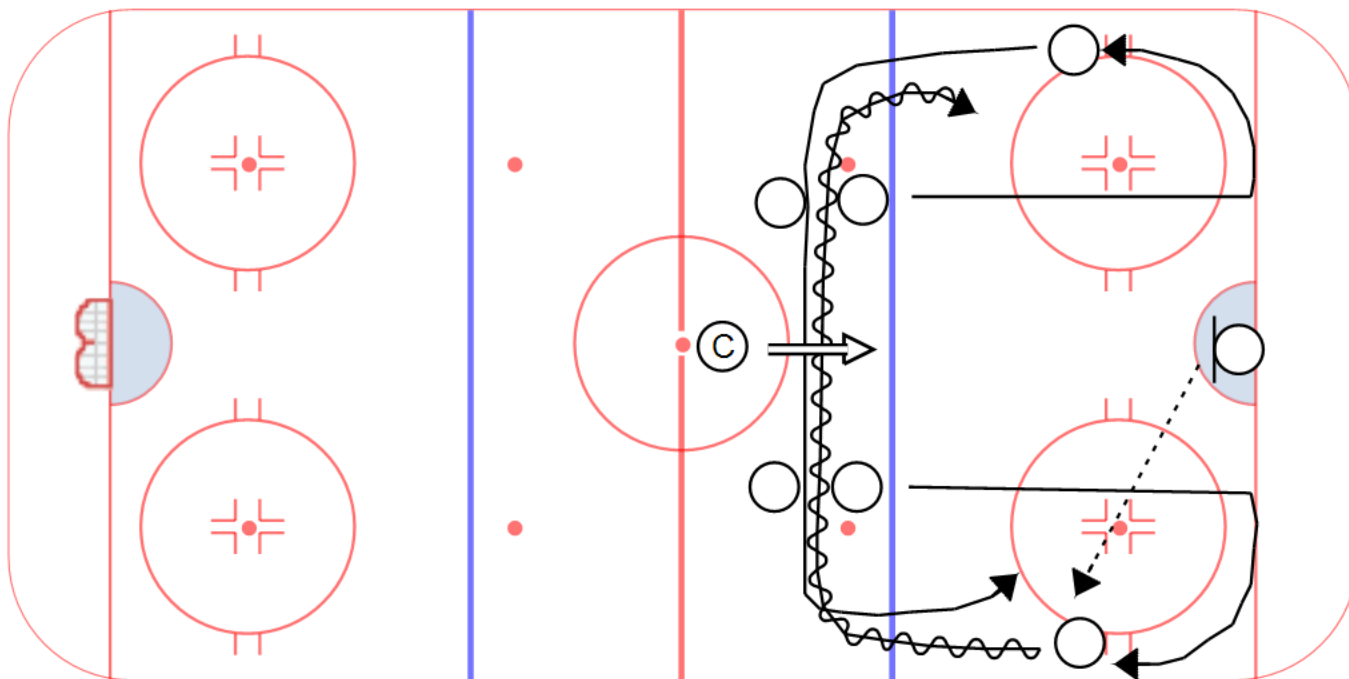

Category #1 :

Category #2 :

Title : Goalie involvment Drill 3

Content elements : Control dump + regroup + 2 vs 0

Components: \_\_\_\_\_

Key points :

Description

The coach will dump a puck on net. The goalie will have to play the puck to either side. The two forwards will come down to the hash marks and receive a puck from the goaltender. Doesn't matter who receives the puck, they players will regroup at the blue line, and go in on the goalie 2 vs 0.